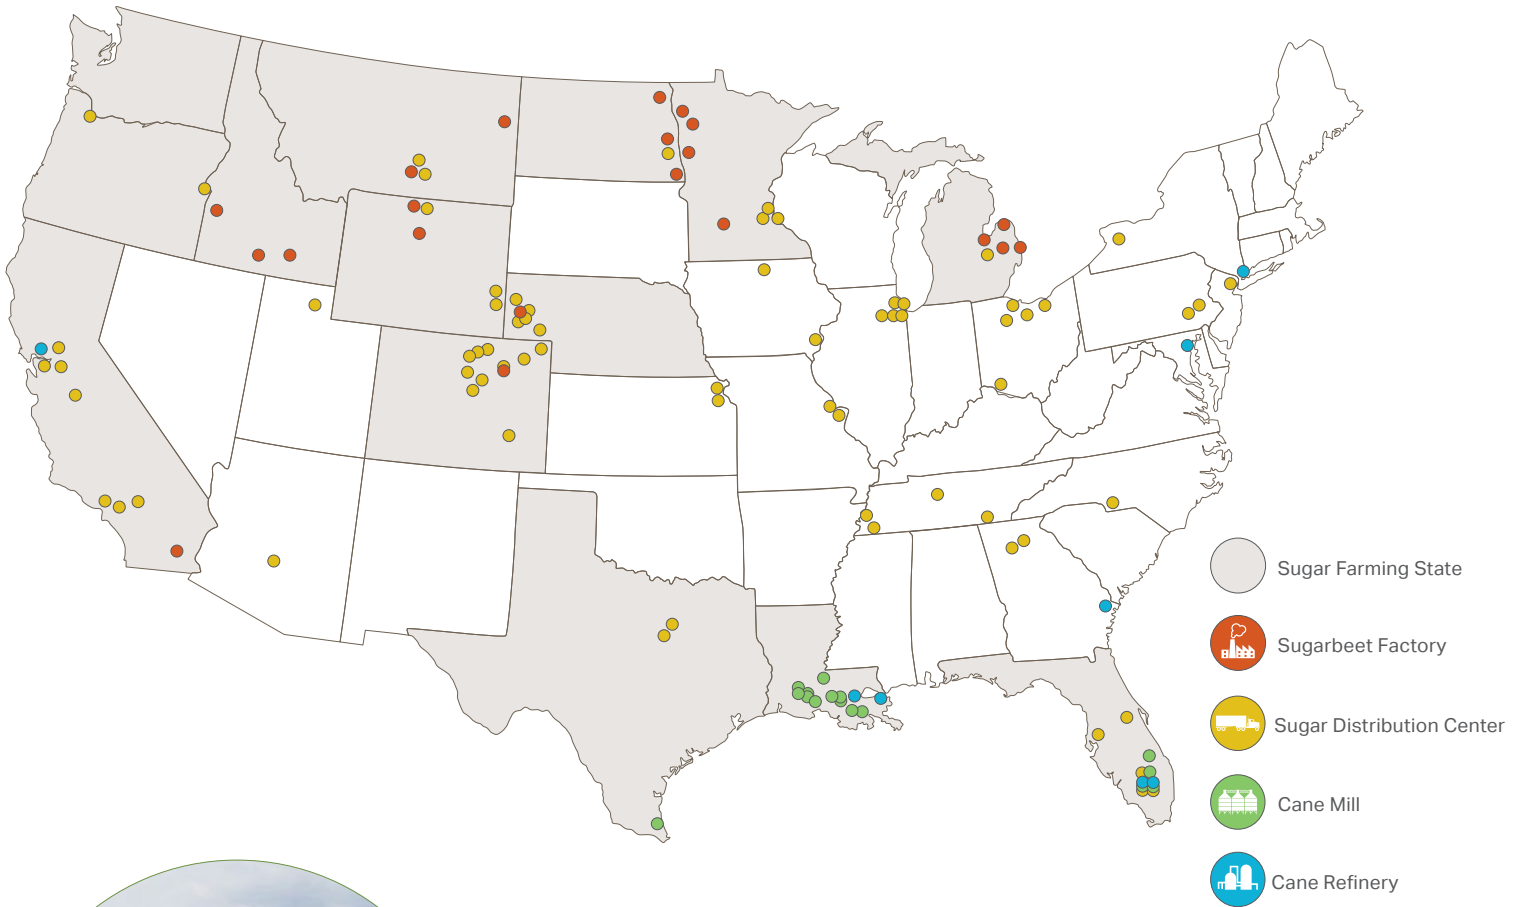

# BACKING AMERICA'S CANE AND BEET PRODUCERS

- » **11,000 family farmers** grow sugar on **2 million acres**.
- » Sugar generates **142,000 jobs** and adds **\$20 billion** to the U.S. economy.

“

Farmers own most of the country's sugar companies. We've literally bet the farm that our businesses will succeed, so we are always striving to improve. In fact, my area boasts the most efficient sugarbeet producers in the world.”

**Dan Younggren** | Sugarbeet Farmer | Hallock, Minnesota

Type	City	State
Beet Factory	Brawley	CA
Beet Factory	Mini-Cassia (Paul)	ID
Beet Factory	Nampa	ID
Beet Factory	Twin Falls	ID
Beet Factory	Bay City	MI
Beet Factory	Caro	MI
Beet Factory	Croswell	MI
Beet Factory	Sebewaing	MI
Beet Factory	Crookston	MN
Beet Factory	East Grand Forks	MN
Beet Factory	Moorhead	MN
Beet Factory	Renville	MN
Beet Factory	Sideny	MT
Beet Factory	Drayton	ND
Beet Factory	Hillsboro	ND
Beet Factory	Wahpeton	ND
Beet Factory	Worland	WY
Beet Factory & 2 Distribution Centers	Billings	MT
Beet Factory & Distribution Center	Fort Morgan	CO
Beet Factory & Distribution Center	Scottsbluff	NE
Beet Factory & Distribution Center	Lovell	WY
Cane Refinery	Crockett	CA
Cane Refinery	Port Wentworth	GA
Cane Refinery	Chalmette	LA
Cane Refinery	Grammercy	LA
Cane Refinery	Baltimore	MD
Cane Refinery	Yonkers	NY
Cane Refinery & Mill & Distribution Center	Okeelanta	FL
Cane Refinery & Mill & Distribution Center	Clewiston	FL
Mill	Pahokee	FL
Mill	Belle Glade	FL
Mill	Lakeland	LA
Mill	New Iberia	LA
Mill	White Castle	LA
Mill	Jeanerette	LA
Mill	Thibodeaux	LA
Mill	St. Martinsville	LA
Mill	Belle Rose	LA
Mill	Raceland	LA
Mill	Jeanerette	LA
Mill	Franklin	LA
Mill	Paincourtville	LA
Mill	Santa Rosa	TX
Distribution Center	Phoenix	AZ
Distribution Center	Chino	CA
Distribution Center	Fresno	CA
Distribution Center	Lodi	CA
Distribution Center	Los Angeles	CA
Distribution Center	Tracy	CA
Distribution Center	Los Angeles	CA
Distribution Center	San Francisco	CA
Distribution Center	Brighton	CO